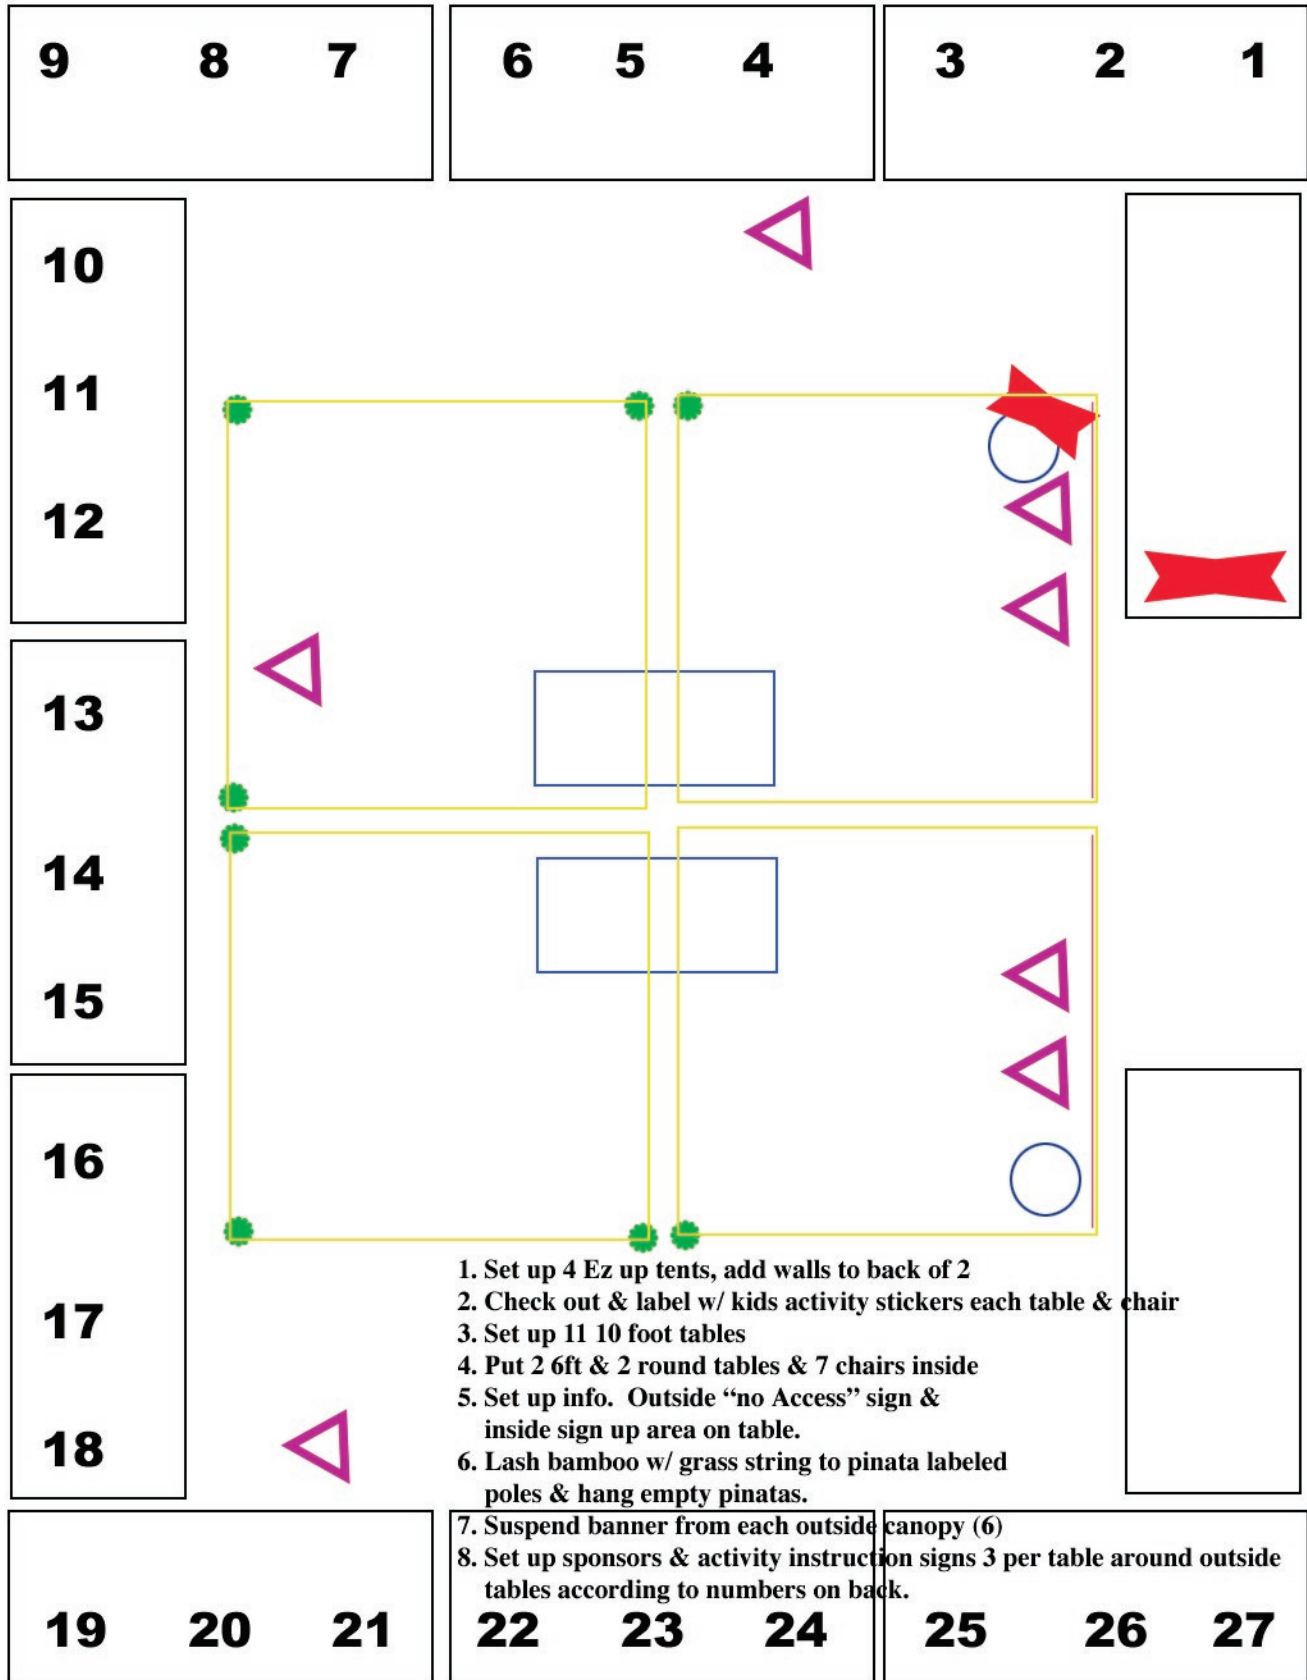

Children's Activities

Ez up

Wall

Info

Pinatas

Round Table

6ft table

10ft table

chair

1. Set up 4 Ez up tents, add walls to back of 2
2. Check out & label w/ kids activity stickers each table & chair
3. Set up 11 10 foot tables
4. Put 2 6ft & 2 round tables & 7 chairs inside
5. Set up info. Outside "no Access" sign & inside sign up area on table.
6. Lash bamboo w/ grass string to pinata labeled poles & hang empty pinatas.
7. Suspend banner from each outside canopy (6)
8. Set up sponsors & activity instruction signs 3 per table around outside tables according to numbers on back.